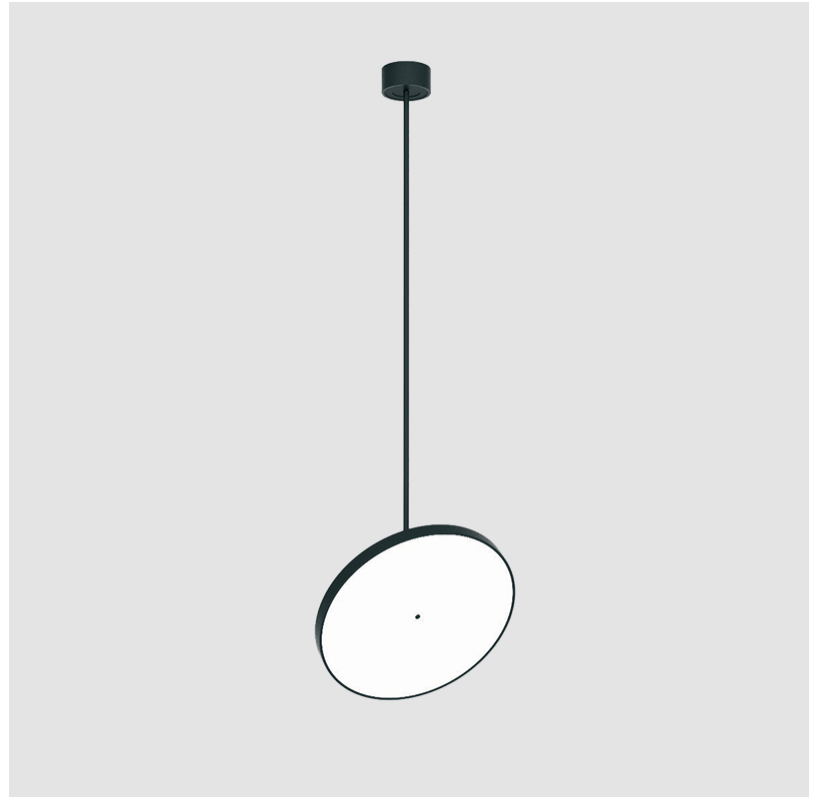

GENERAL

Series: Sign Diva Flex
Subseries: Sign Diva Flex
Brand: Prolicht
Division: Architectural
Mounting Type: Suspension
Mounting Location: Ceiling
Subcategory: Pendant

PHYSICAL

Shape: Round
Diameter (mm): 570
Diameter (in): 22 7/16
Height (mm): 1620
Height (in): 63 3/4
Light Distribution: Adjustable / Direct
Weight (kg): 7.077
Weight (lbs): 15.42
Diffuser: PMMA - Opal / Micro-Prism / Sparkling Secret / Vintage Industrial
Fixture Finish: SSR / BKV / CWI / CRY / HAB / UFT / ITA / RUA / FTG / MYG / LOD / PUS / FRO / FUP / KIA / POP / BLS / SPG / MEY / GOH / GUM / CHC / COM / ABZ / JAG / OBR / MOS / ROR
Fixture Material: Extruded Aluminum / Steel

ELECTRICAL

Lamp Type: LED (Zhaga Standard)
Input Wattage (W): 58.3
Total Output Wattage (W): 53
Dimming: Tri-Mode (Non-Dimming and Phase Dimming (120Vac only) and 0-10V Dimming)
Driver Included: Yes
Driver Location: Integrated
Driver Type: Constant Current - Universal
Driver Class: Class 2
Input Voltage (V): 120 - 277
Constant Current (MA): 350

LED

Color Temperature (°K): 2700 / 3000 / 3500 / 4000
Max. Delivered Lumen (lm): 4439 / 4759 / 4801 / 4899
Nominal Lumen (lm): 6199 / 6646 / 6705 / 6842
CRI: >90 CRI
Lamp Life (hrs): 50000

OPTICAL

Adjustability: Rotational 170°; Tilt 90°

RATINGS AND CERTIFICATIONS

Certified By: Certified for North American Standards
IP rating: IP20

PROJECT	
TYPE	
SPECIFIER	
QUANTITY	
DATE