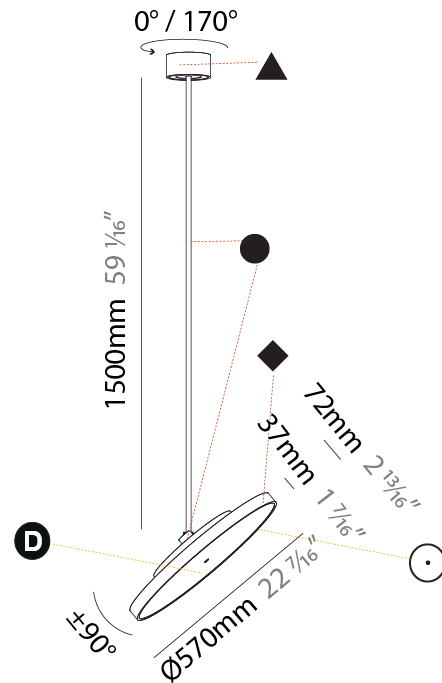

GENERAL

Series: Sign Diva Flex
Subseries: Sign Diva Flex
Brand: Prolicht
Division: Architectural
Mounting Type: Suspension
Mounting Location: Ceiling
Subcategory: Pendant

PHYSICAL

Shape: Round
Diameter (mm): 570
Diameter (in): 22 7/16
Height (mm): 1620
Height (in): 63 3/4
Light Distribution: Adjustable / Direct
Weight (kg): 7.077
Weight (lbs): 15.42
Diffuser: PMMA - Opal / Micro-Prism / Sparkling Secret / Vintage Industrial
Fixture Finish: SSR / BKV / CWI / CRY / HAB / UFT / ITA / RUA / FTG / MYG / LOD / PUS / FRO / FUP / KIA / POP / BLS / SPG / MEY / GOH / GUM / CHC / COM / ABZ / JAG / OBR / MOS / ROR
Fixture Material: Extruded Aluminum / Steel

ELECTRICAL

Lamp Type: LED (Zhaga Standard)
Input Wattage (W): 58.3
Total Output Wattage (W): 53
Dimming: Tri-Mode (Non-Dimming and Phase Dimming (120Vac only) and 0-10V Dimming)
Driver Included: Yes
Driver Location: Integrated
Driver Type: Constant Current - Universal
Driver Class: Class 2
Input Voltage (V): 120 - 277
Constant Current (MA): 350

LED

Color Temperature (°K): 2700 / 3000 / 3500 / 4000
Max. Delivered Lumen (lm): 4439 / 4759 / 4801 / 4899
Nominal Lumen (lm): 6199 / 6646 / 6705 / 6842
CRI: >90 CRI
Lamp Life (hrs): 50000

OPTICAL

Adjustability: Rotational 170°; Tilt 90°

RATINGS AND CERTIFICATIONS

Certified By: Certified for North American Standards
IP rating: IP20

PROJECT	
TYPE	
SPECIFIER	
QUANTITY	
DATE